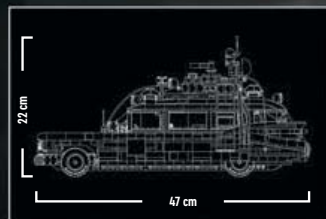

TM & © 2021 Columbia Pictures Industries, Inc. All Rights Reserved.