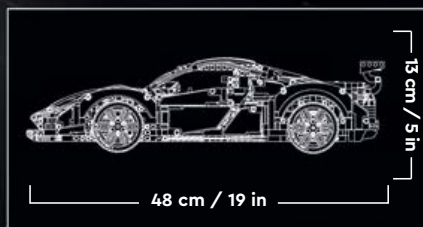

NEU
Januar

NOUVEAUTÉ
Janvier

42125
Ferrari 488 GTE "AF Corse #51"
18+ Jahre / ans
189.00 CHF

LEGO

TECHNIC

[LEGO.com/technic](https://www.lego.com/technic)

Ferrari

OFFICIAL LICENSED PRODUCT

Produced under license of Ferrari S.p.A. The name FERRARI, the PRANCING HORSE device, all associated logos and distinctive designs are property of Ferrari S.p.A. The body designs of the Ferrari cars are protected as Ferrari S.p.A. property under design, trademark and trade dress regulations.